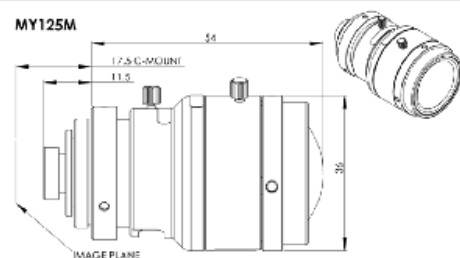

## features

- Focal Length - 1.3mm
- Resolution - Up to 5MP
- Horizontal Field of View - 125°
- Aperture - F.8 - closed
- Manual Iris
- Pan Focus Dist. - 10cm to ∞
- Distortion - <3% barrel
- Weight - 100g
- Mount - C-mount
- Dimensions - Ø36 x 54mm
- Environmental - 20° to 60° C
- RoHS and CE compliant